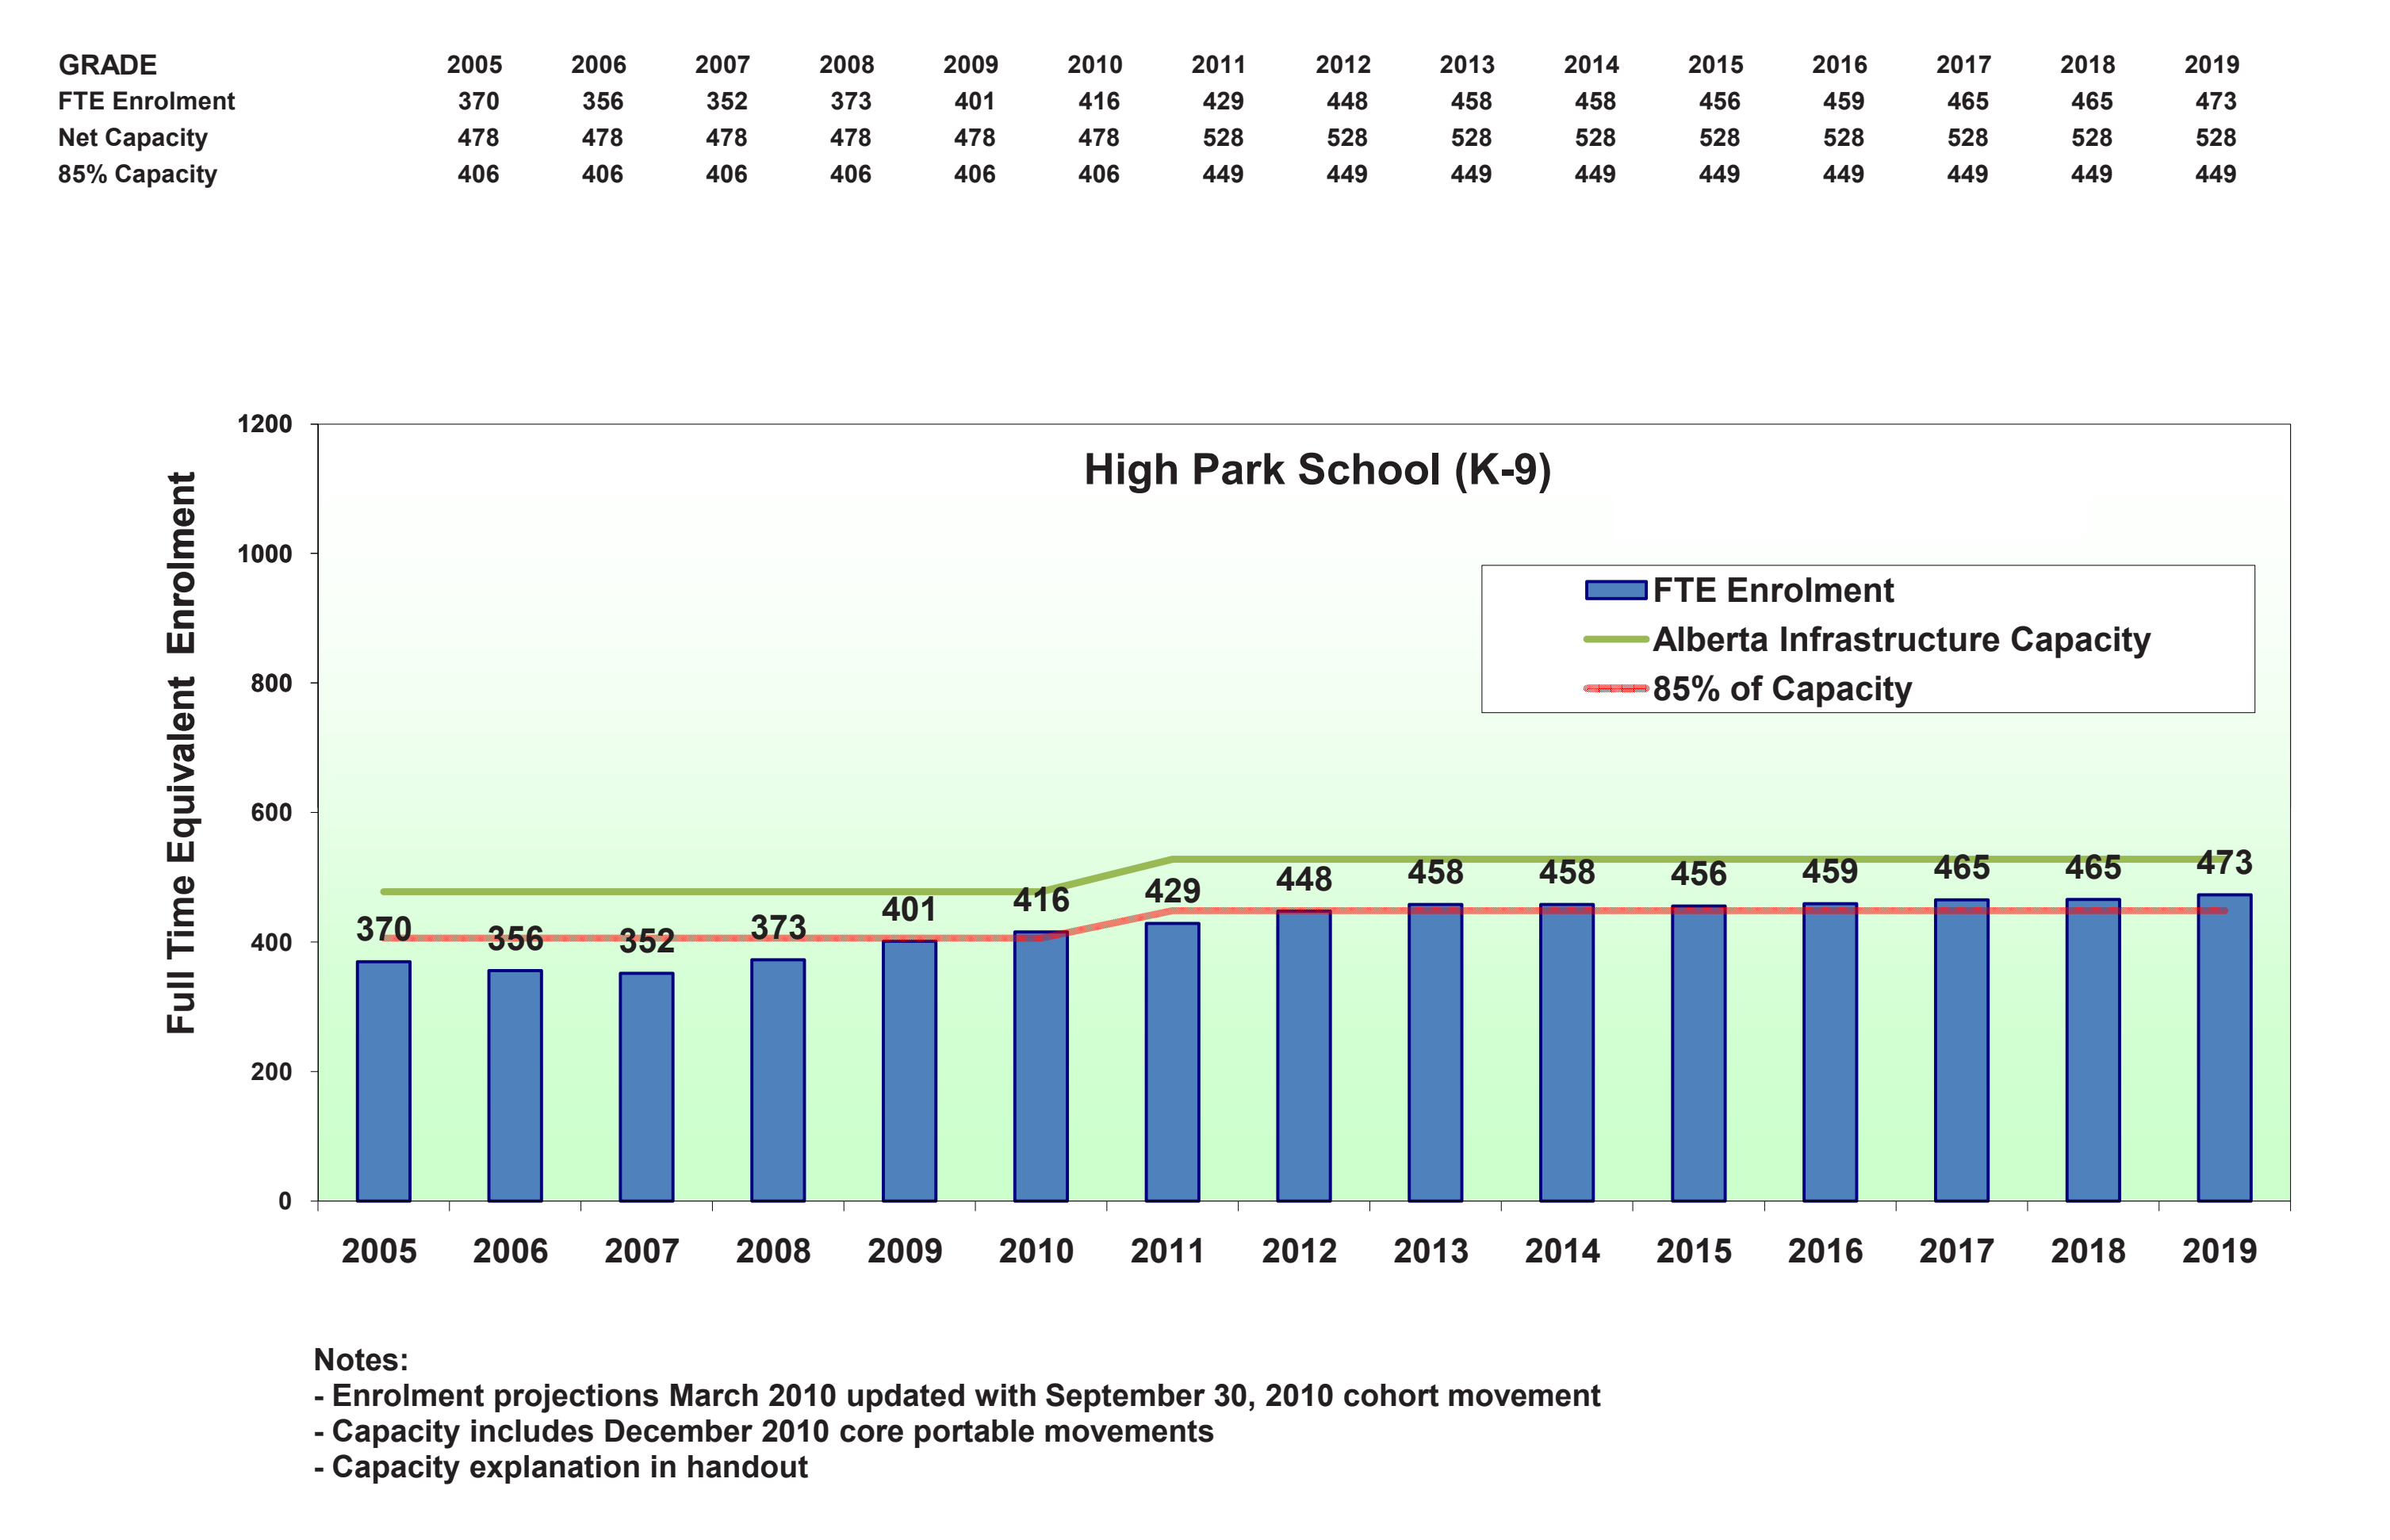

Stony Plain Zone - High Park School