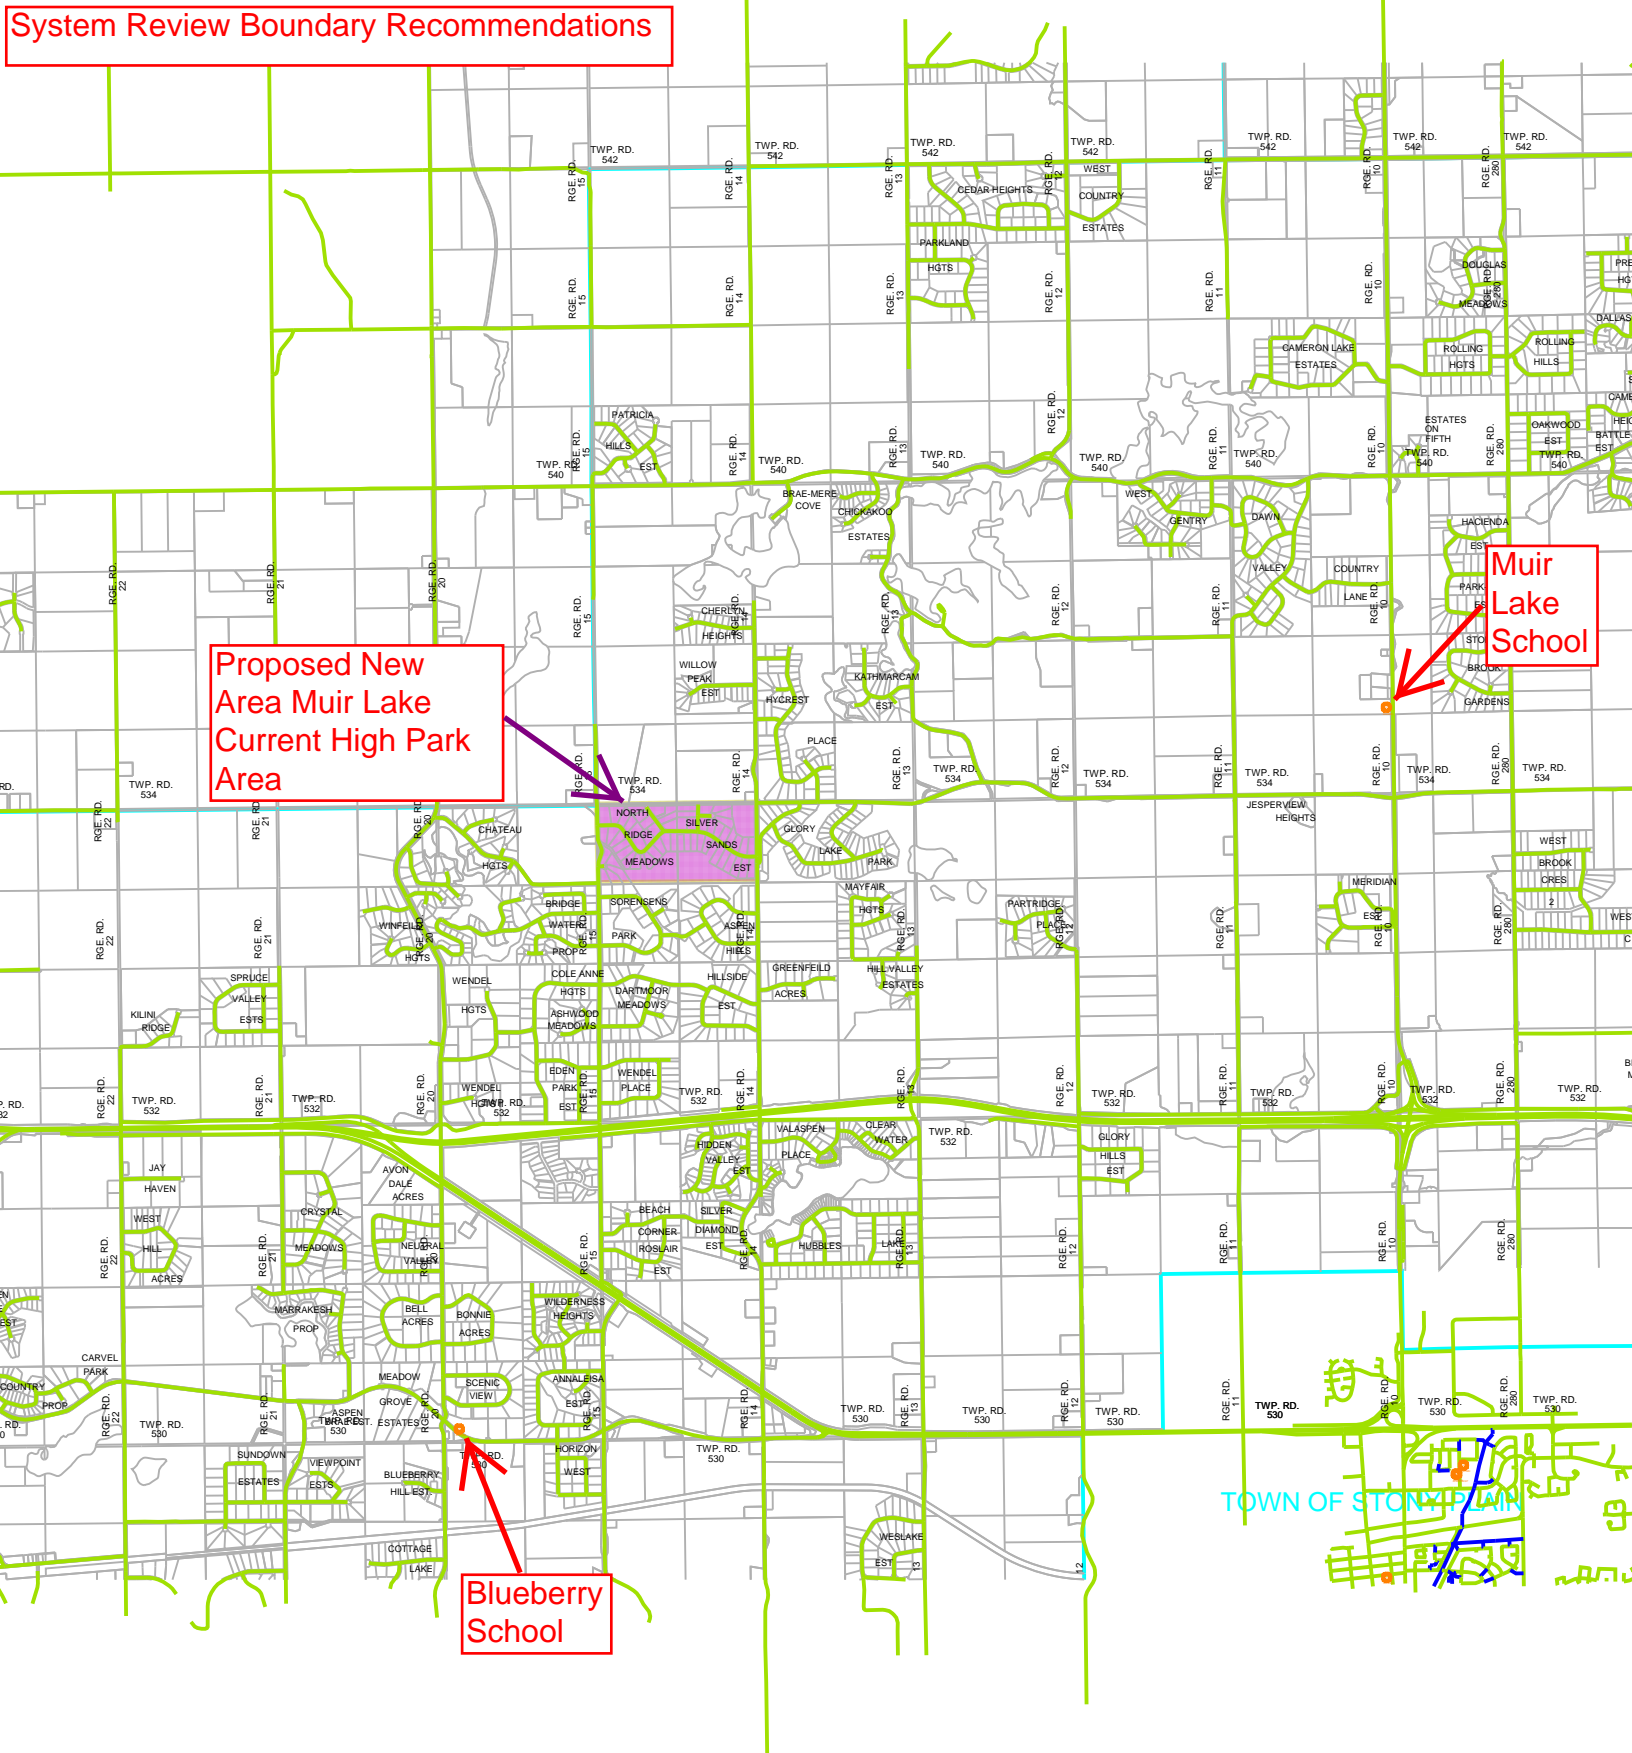

System Review Boundary Recommendations

Proposed New Area Muir Lake Current High Park Area

Blueberry School

Muir Lake School

TOWN OF STONY PLAIN